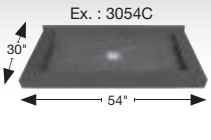

WALL-MOUNTED INSTALLATION TRIPLE THRESHOLD

INTEGRATED DRAIN & ADHESIVE INCLUDED
C = Centre drain / **L** = Left drain / **R** = Right drain
3054 C 3636 C 4242 C 4266 C
3060 C 3760 C 4248 C 4837 C
3232 C 3772 C 4260 C 4848 C
3448 C