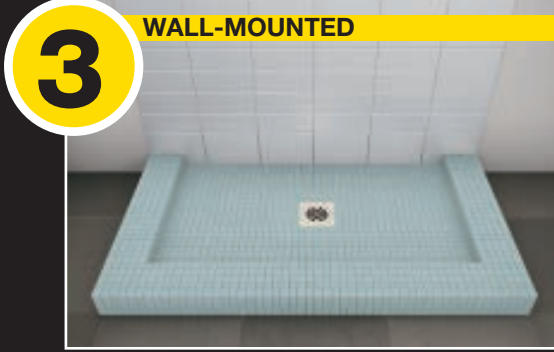

EASE OF INSTALLATION

- Allows for same day installation and tiling
- Complete installation with ceramic, stone or marble overlay
- Superior quality finish every time

PEACE OF MIND

- **Guaranteed leak-proof**
- No waterproofing required upon installation
- **Prevents damaging and unhealthy growth of mould and mildew** attributable to shower base water intrusion
- No costly repairs and call backs

IDEAL COMPLEMENT

- Combine with MAAX's complete shower door offering
For more information: www.maax.com

3 TYPES OF INSTALLATION

RECESSED MODULE AVAILABLE

MAAX® EXCLUSIVE

www.maax.com

DIMENSIONS & ACCESSORIES