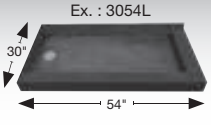

CORNER INSTALLATION DOUBLE THRESHOLD

INTEGRATED DRAIN & ADHESIVE INCLUDED
C = Centre drain / **L** = Left drain / **R** = Right drain
3054 C/L/R 3460 L/R 3760 C/L/R 4260 C/L/R
3060 C/L/R 3636 C 3772 C 4266 C
3232 C 3748 C 4242 C 4837 C
3448 C 3754 L/R 4248 C 4848 C