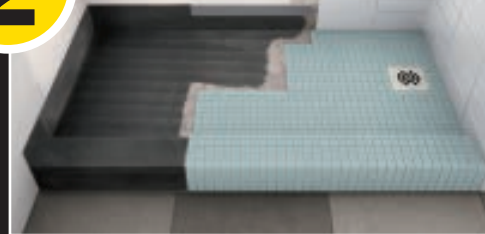

3

FINISHED PRODUCT