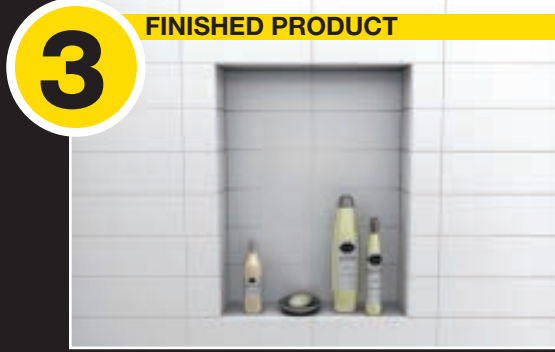

RECESSED MODULE AVAILABLE

MAAX® EXCLUSIVE

www.maax.com

DIMENSIONS & ACCESSORIES

LEFT OR RIGHT OPENING AVAILABLE FOR ALL TYPES OF INSTALLATION

ALCOVE INSTALLATION SINGLE THRESHOLD

INTEGRATED DRAIN & ADHESIVE INCLUDED
C = Centre drain / **L** = Left drain / **R** = Right drain
3054 C/L/R 3460 C 3772 C 4266 C
3060 C/L/R 3636 C 4242 C 4837 C
3232 C 3760 C/L/R 4248 C 4848 C
3448 C/L/R 3754 L/R 4260 C/L/R

ALCOVE INSTALLATION ASSISTED LIVING

INTEGRATED DRAIN & ADHESIVE INCLUDED
C = Centre drain / **L** = Left drain / **R** = Right drain
(Height: 1-1.75 in, varies according to base dimensions)
3048 C 3460 L/R 3860 C/L/R 4248 C
3054 C/L/R 3554 L/R 3866 C 4260 C/L/R
3060 C/L/R 3560 C/L/R 4038 C 4266 C
3248 C 3754 L/R 4042 C 4437 C
3260 L/R 3760 C/L/R 4048 C 4438 C
3354 L/R 3772 C 4060 C/L/R 4637 C
3360 C/L/R 3838 C 4066 C 4638 C
3372 C 3842 C 4238 C 4837 C
3448 C 3848 C 4242 C 4838 C

CORNER INSTALLATION DOUBLE THRESHOLD

INTEGRATED DRAIN & ADHESIVE INCLUDED
C = Centre drain / **L** = Left drain / **R** = Right drain
3054 C/L/R 3460 L/R 3760 C/L/R 4260 C/L/R
3060 C/L/R 3636 C 3772 C 4266 C
3232 C 3748 C 4242 C 4837 C
3448 C 3754 L/R 4248 C 4848 C

WALL-MOUNTED INSTALLATION TRIPLE THRESHOLD

INTEGRATED DRAIN & ADHESIVE INCLUDED
C = Centre drain / **L** = Left drain / **R** = Right drain
3054 C 3636 C 4242 C 4266 C
3060 C 3760 C 4248 C 4837 C
3232 C 3772 C 4260 C 4848 C
3448 C

REDI FLASH® / FLASHING

Flashing system used to waterproof the juncture between the Tile Redi shower pan and the shower board. Redi Flash is used on any side of the shower pan where there is no curb or for an assisted living entrance.

3054	3460	3760	4260
3060	3636	3772	4266
3232	3748	4242	4848
3448	3754	4248	

REDI NICHE™ / RECESSED MODULE

Built-in leak-proof horizontal surface module that allows you to place your toiletries.

D = Double **S** = Single

1620 D	1620 S	1614 S	166 S

DRAINS

- Polished Chrome (included)
- Bronze
- Satin Nickel

ACCESSORY

- Square Drain Cover Ring Polished Chrome