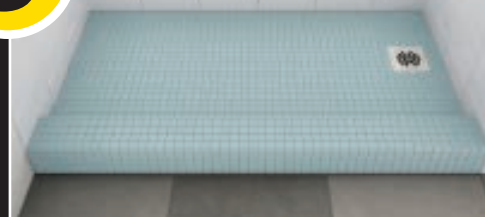

AFTER

**50%
QUICKER**
THAN TRADITIONAL
CERAMIC INSTALL

FINISHED REDI NICHE™

TILED SHOWER BASE

tile
redi
PERFECTION THROUGH INNOVATION

TILE REDI FROM MAAX®

READY-TO-TILE SHOWER BASES

1

READY-TO-TILE SHOWER BASE

2

TILING

3

FINISHED PRODUCT

BEFORE

REDI NICHE™

READY-TO-TILE SHOWER BASE

REDI FLASH™

MAAX BATH INC.
(Canadian exclusive distributor)

CUSTOMER CARE
1-877-GET-MAAX
(1-877-438-6229)

www.maax.com / info@maax.com

MAAX®
Enjoy the experience

Printed in Canada 10052447 PCA0214-02

MAAX®
Enjoy the experience