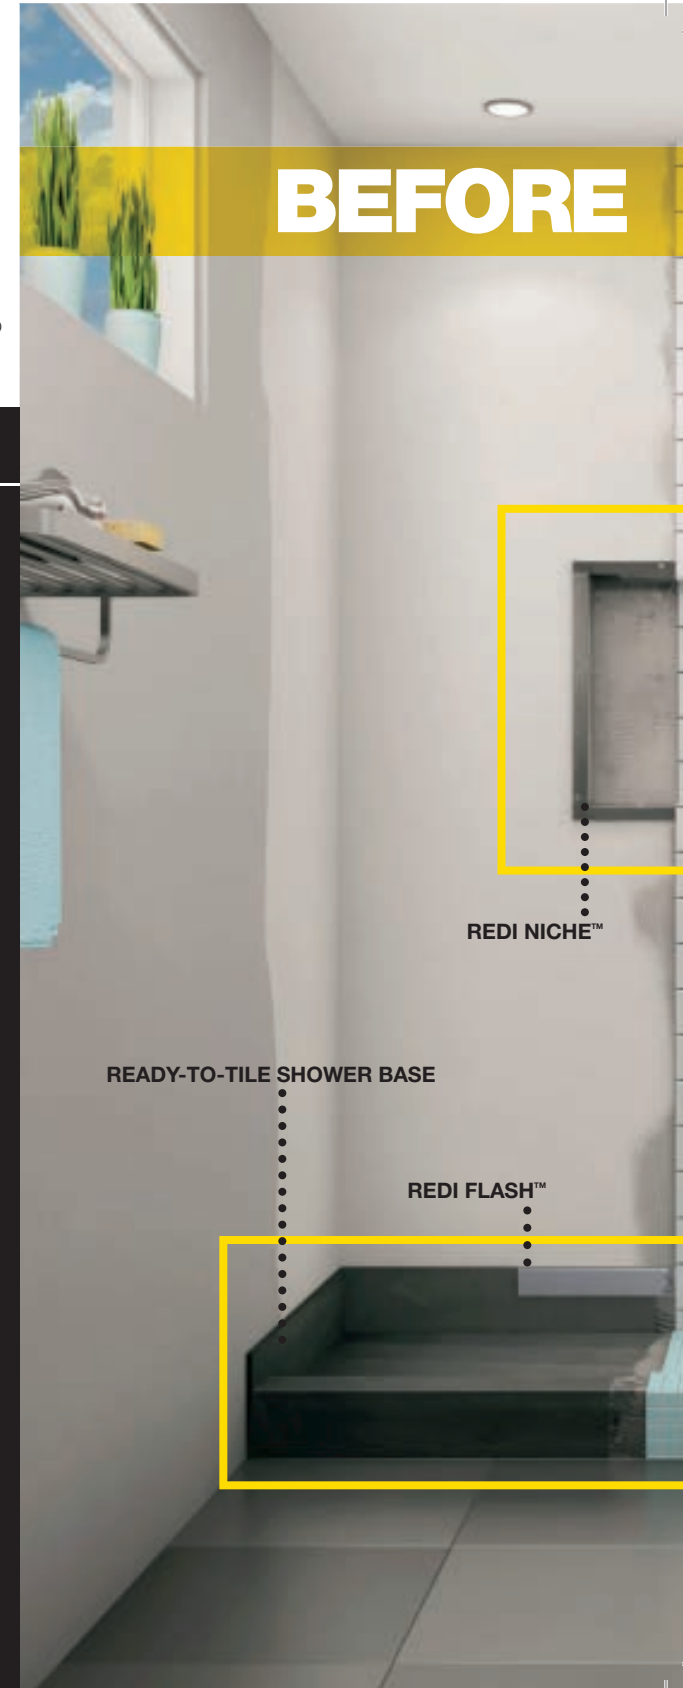

AFTER

**50%
QUICKER**
THAN TRADITIONAL
CERAMIC INSTALL

FINISHED REDI NICHE™

TILED SHOWER BASE

tile
redi
PERFECTION THROUGH INNOVATION

TILE REDI FROM MAAX®

READY-TO-TILE SHOWER BASES

1

READY-TO-TILE SHOWER BASE

2

TILING

3

FINISHED PRODUCT

BEFORE

REDI NICHE™

READY-TO-TILE SHOWER BASE

REDI FLASH™

MAAX BATH INC.
(Canadian exclusive distributor)

CUSTOMER CARE
1-877-GET-MAAX
(1-877-438-6229)

www.maax.com / info@maax.com

MAAX®
Enjoy the experience

Printed in Canada 10052447 PCA0214-02

MAAX®
Enjoy the experience